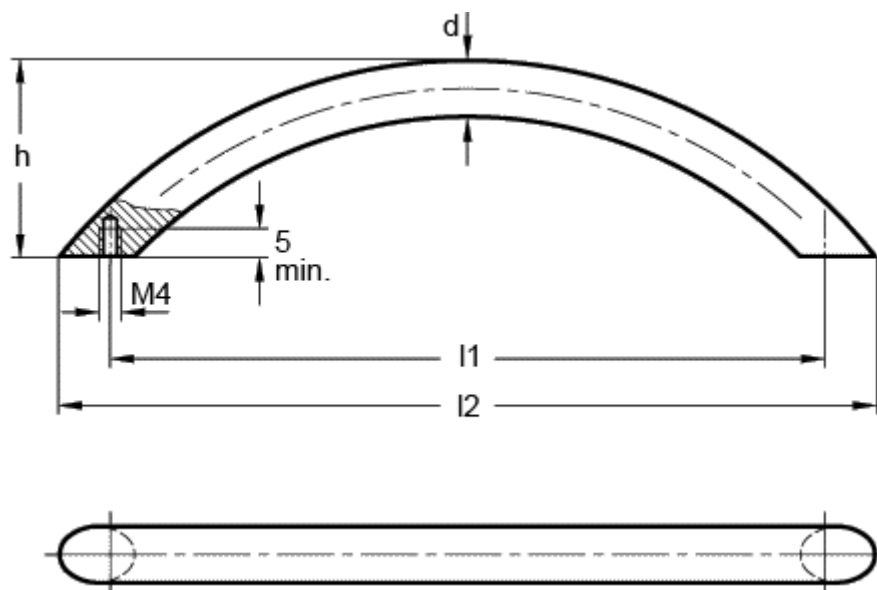

Article number: 20189160

Description: E+G Arch handle, st. steel GN 424.5-10-160

## Measures

d	= 10
h	= 35
l1	= 160
l2 approx.	= 181